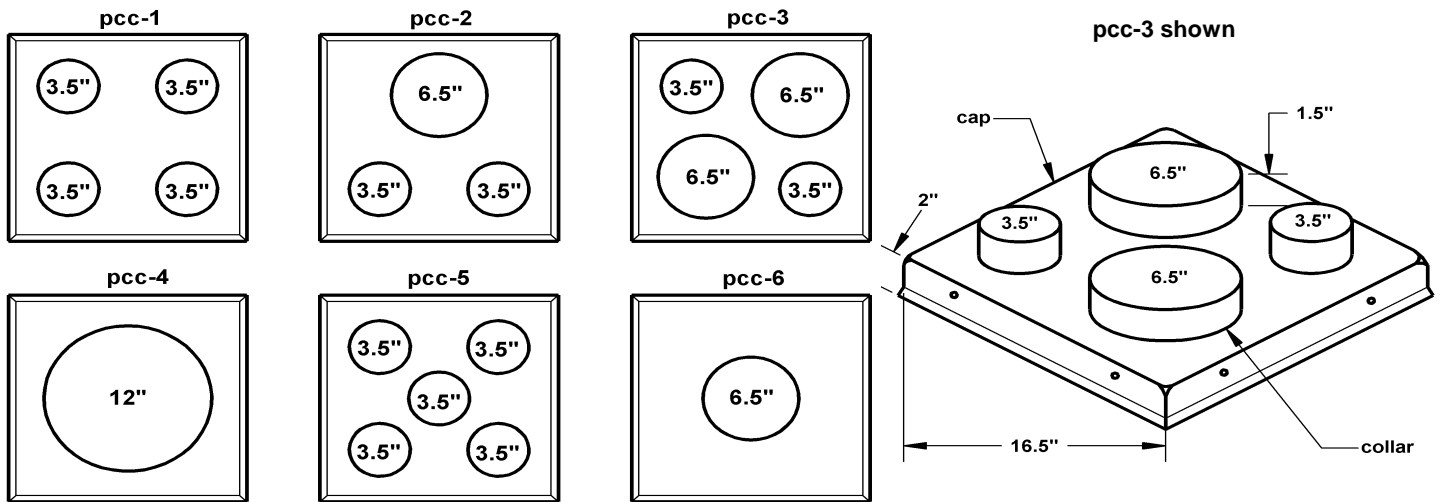

### pate cap packages

**NOTE: sizes listed are actual O.D. of pipe, including insulation, if included**  
**cap package requirements**

quantity	cap	used with	pipe sizes	tag
	<b>pcc-1</b>	<b>b-3 boots</b>	for up to 4 pipes: 1/2" - 2 7/8" O.D.	
	<b>pcc-2</b>	<b>b-3 and b-6 boots</b>	for up to 2 pipes: 1/2" - 2 7/8" O.D. and 1 pipe: 3" - 5 1/2" O.D.	
	<b>pcc-2q6</b>	<b>b-3 and b-q6 boots</b>	for up to 2 pipes: 1/2" - 2 7/8" O.D. and for up to 4 pipes: 3/8" - 2" O.D.	
	<b>pcc-3</b>	<b>b-3 and b-6 boots</b>	for up to 2 pipes: 1/2" - 2 7/8" O.D. and for up to 2 pipes: 3" - 5 1/2" O.D.	
	<b>pcc-3q6</b>	<b>b-3 and b-q6 boots</b>	for up to 2 pipes: 1/2" - 2 7/8" O.D. and for up to 8 pipes: 3/8" - 2" O.D.	
	<b>pcc-3 b6 q6</b>	<b>b-6 and b-q6 boots</b>	up to 2 pipes: 1/2"-2-7/8" OD, 1 pipes: 3"-5-1/2" OD, and 4 pipes 3/8" to 2" OD	
	<b>pcc-4</b>	<b>b-12 boot</b>	1 pipe: 6" - 10 3/4" O.D.	
	<b>pcc-5</b>	<b>b-3 boots</b>	for up to 5 pipes: 1/2" - 2 7/8" O.D.	
	<b>pcc-6</b>	<b>b-6 boot</b>	for 1 pipe: 3" - 5 1/2" O.D	
	<b>pcc-6q6</b>	<b>b-q6 boot</b>	for up to 4 pipes: 3/8" - 2" O.D.	